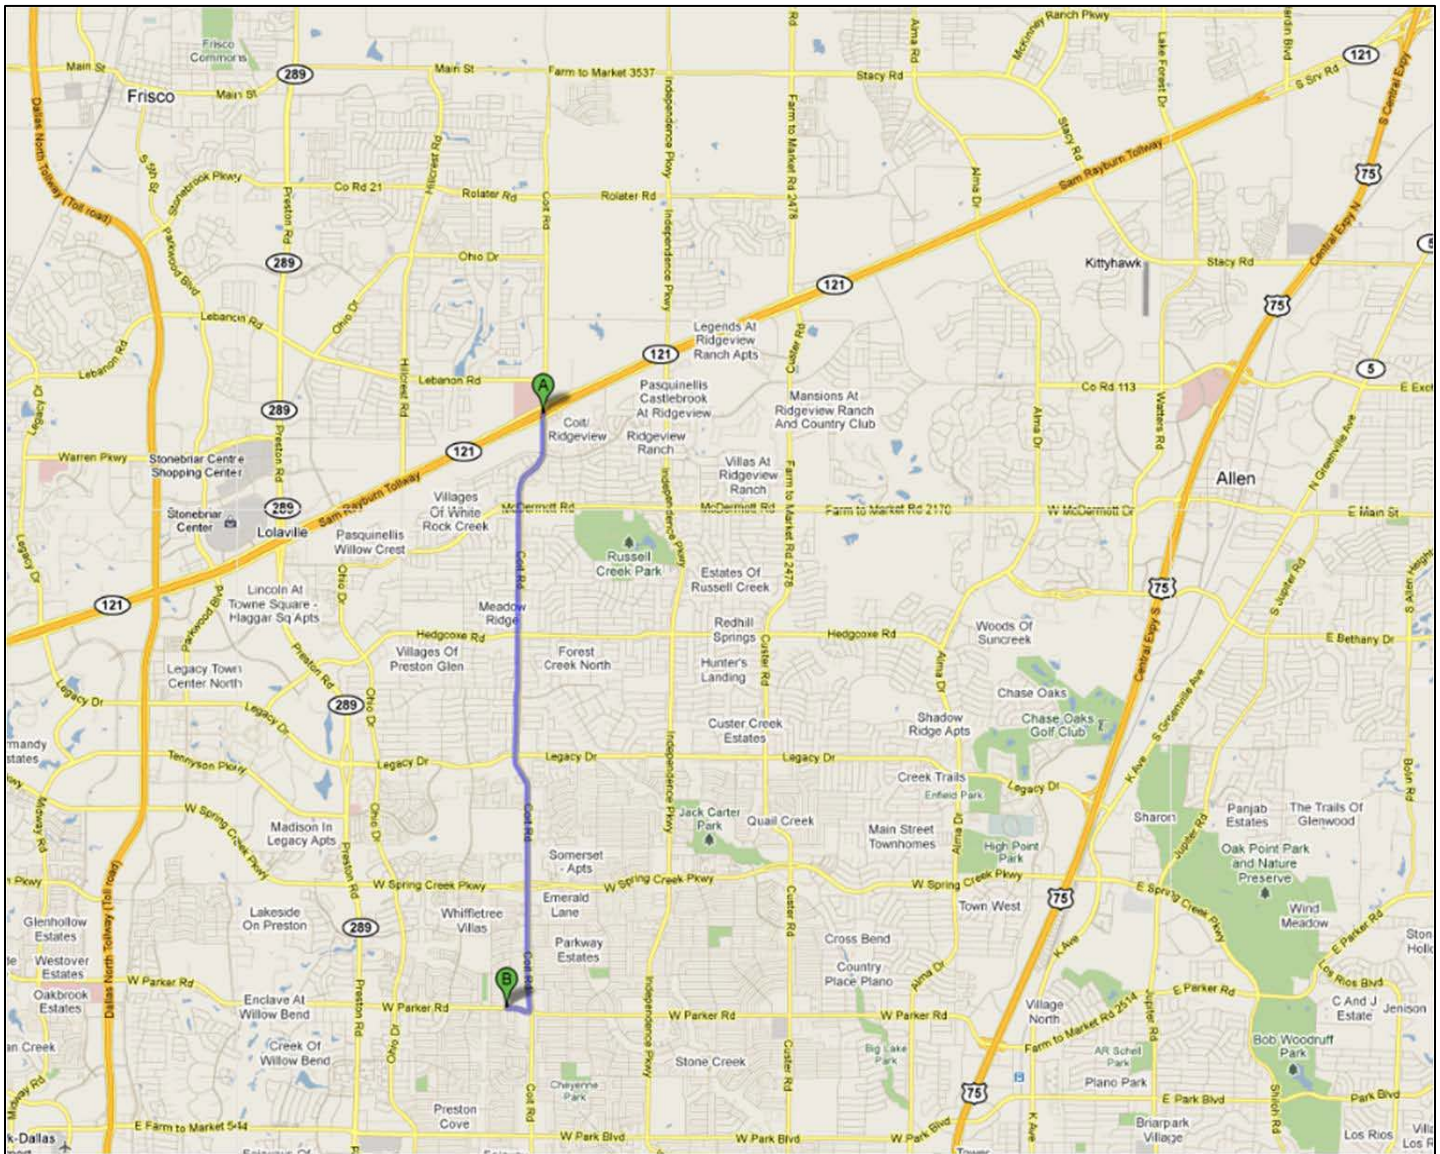

## From the George Bush Turnpike (TX-190):

1. Take the Coit Rd exit.
2. Turn north onto Coit Rd.
3. Travel 3.0 miles to W. Parker Rd.
4. Turn left onto W. Parker Rd.
5. Make the second right and then an immediate left into the Fire & EOC Complex (the second right is immediately after the McDonalds).

## From the Dallas North Tollway:

1. Take the Parker Rd. exit.
2. Turn east onto W. Parker Rd. and travel for 3.4 miles.
3. Make a left immediately after Fire Station 12 and then left again into the Fire & EOC Complex.

## From the Sam Rayburn Tollway (TX-121):

1. Take the Coit Rd exit.
2. Turn south onto Coit Rd.
3. Travel 5.0 miles to W. Parker Rd.
4. Turn right onto W. Parker Rd.
5. Make the second right and then an immediate left into the Fire & EOC Complex (the second right is immediately after the McDonalds).

## From Central Expressway (US-75):

1. Take the Parker Rd. exit.
2. Turn west onto Parker Rd. and travel for 4.0 miles.
3. Take the second right after Coit Rd., and then an immediate left into the Fire & EOC Complex (the second right is immediately after the McDonalds).