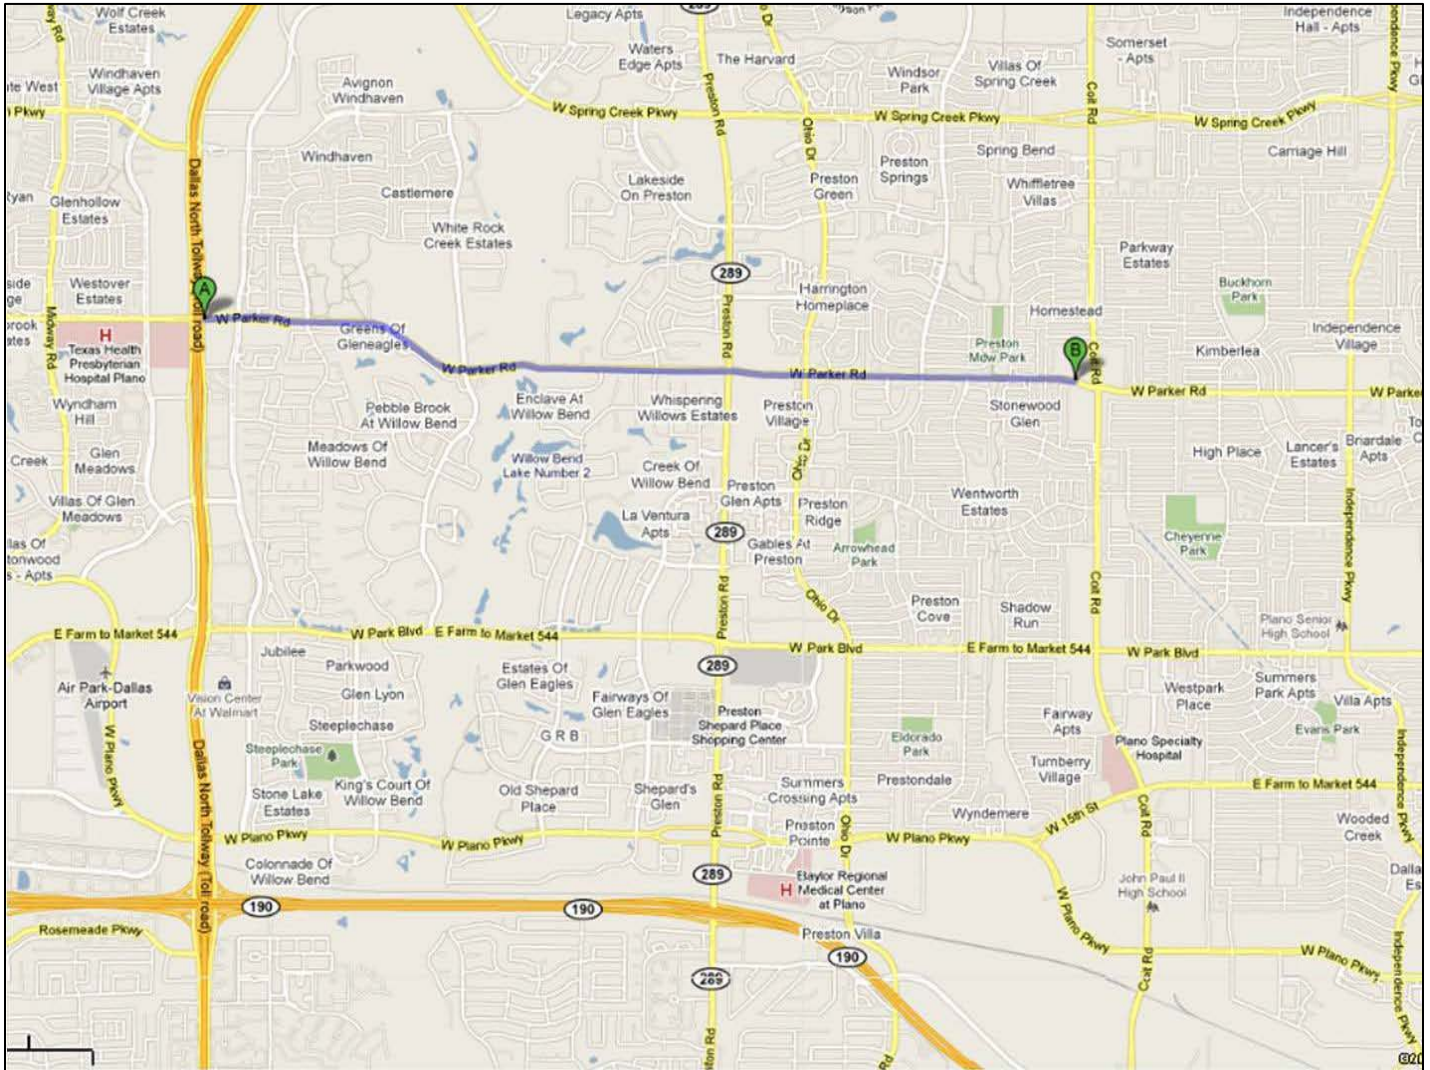

Directions to  
**City of Plano**  
**William E. Peterson**  
**Emergency Operations Center**

4125 West Parker Road  
Plano TX 75093  
(972) 769-4824

## From the George Bush Turnpike (TX-190):

1. Take the Coit Rd exit.
2. Turn north onto Coit Rd.
3. Travel 3.0 miles to W. Parker Rd.
4. Turn left onto W. Parker Rd.
5. Make the second right and then an immediate left into the Fire & EOC Complex (the second right is immediately after the McDonalds).

## From the Dallas North Tollway:

1. Take the Parker Rd. exit.
2. Turn east onto W. Parker Rd. and travel for 3.4 miles.
3. Make a left immediately after Fire Station 12 and then left again into the Fire & EOC Complex.

## From the Sam Rayburn Tollway (TX-121):

1. Take the Coit Rd exit.
2. Turn south onto Coit Rd.
3. Travel 5.0 miles to W. Parker Rd.
4. Turn right onto W. Parker Rd.
5. Make the second right and then an immediate left into the Fire & EOC Complex (the second right is immediately after the McDonalds).