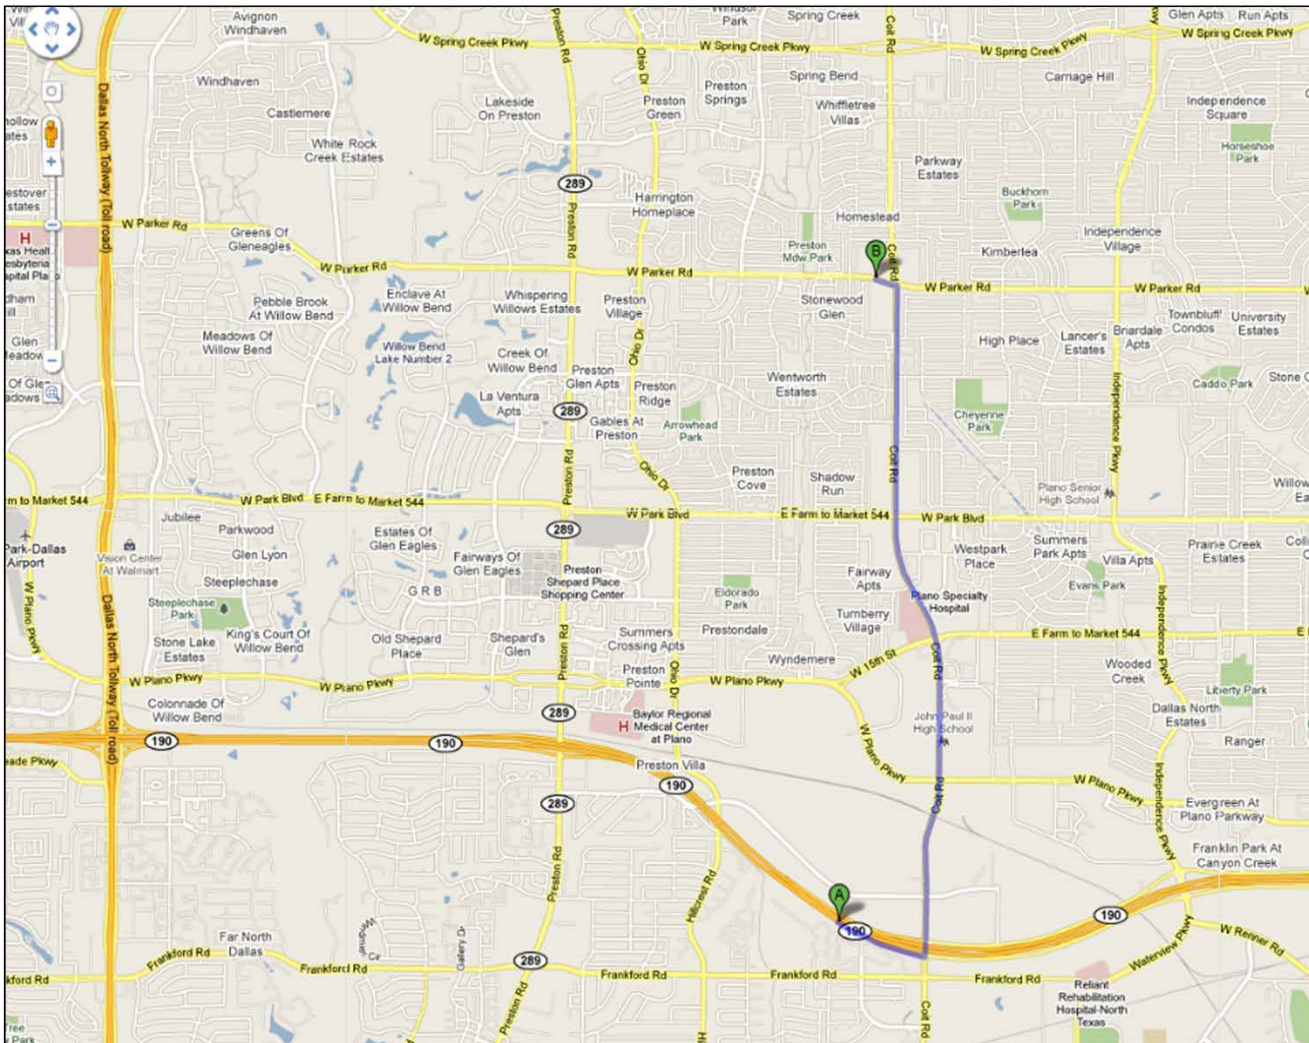

## From the George Bush Turnpike (TX-190):

1. Take the Coit Rd exit.
2. Turn north onto Coit Rd.
3. Travel 3.0 miles to W. Parker Rd.
4. Turn left onto W. Parker Rd.
5. Make the second right and then an immediate left into the Fire & EOC Complex (the second right is immediately after the McDonalds).

## From the Dallas North Tollway:

1. Take the Parker Rd. exit.
2. Turn east onto W. Parker Rd. and travel for 3.4 miles.
3. Make a left immediately after Fire Station 12 and then left again into the Fire & EOC Complex.

## From the Sam Rayburn Tollway (TX-121):

1. Take the Coit Rd exit.
2. Turn south onto Coit Rd.
3. Travel 5.0 miles to W. Parker Rd.
4. Turn right onto W. Parker Rd.
5. Make the second right and then an immediate left into the Fire & EOC Complex (the second right is immediately after the McDonalds).

## From Central Expressway (US-75):

1. Take the Parker Rd. exit.
2. Turn west onto Parker Rd. and travel for 4.0 miles.
3. Take the second right after Coit Rd., and then an immediate left into the Fire & EOC Complex (the second right is immediately after the McDonalds).