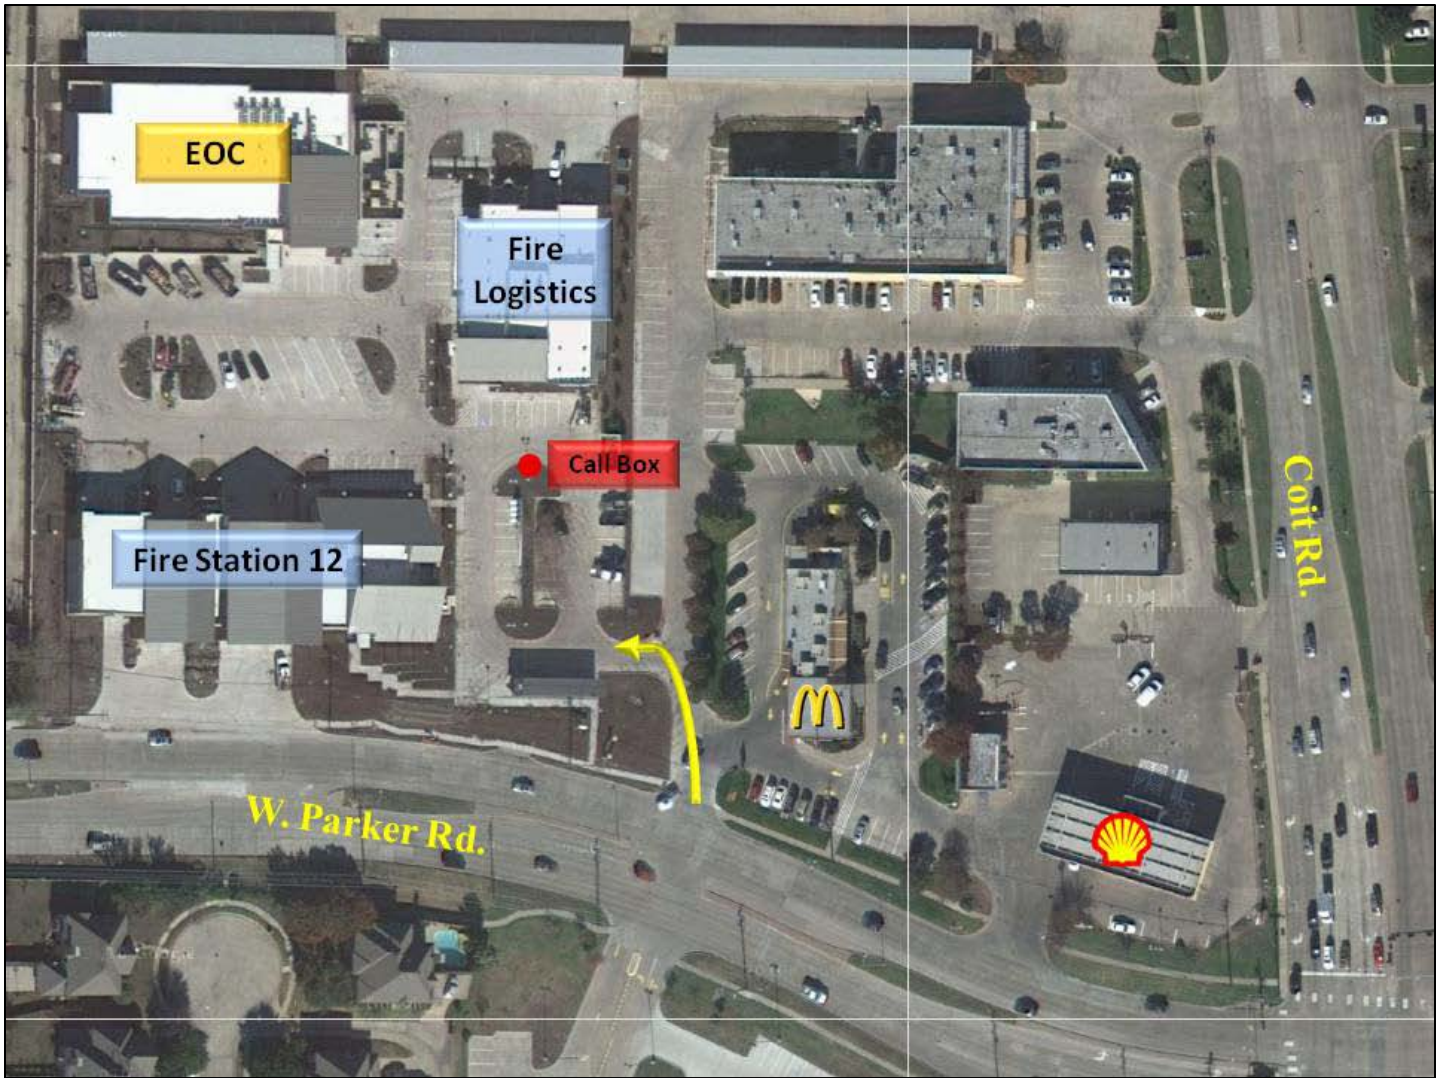

## From the George Bush Turnpike (TX-190):

1. Take the Coit Rd exit.
2. Turn north onto Coit Rd.
3. Travel 3.0 miles to W. Parker Rd.
4. Turn left onto W. Parker Rd.
5. Make the second right and then an immediate left into the Fire & EOC Complex (the second right is immediately after the McDonalds).

## From the Sam Rayburn Tollway (TX-121):

1. Take the Coit Rd exit.
2. Turn south onto Coit Rd.
3. Travel 5.0 miles to W. Parker Rd.
4. Turn right onto W. Parker Rd.
5. Make the second right and then an immediate left into the Fire & EOC Complex (the second right is immediately after the McDonalds).

## From Central Expressway (US-75):

1. Take the Parker Rd. exit.
2. Turn west onto Parker Rd. and travel for 4.0 miles.
3. Take the second right after Coit Rd., and then an immediate left into the Fire & EOC Complex (the second right is immediately after the McDonalds).

*The Fire & EOC Complex on the northwest corner of W. Parker Rd. and Coit Rd. – just west of the Shell gas station and McDonalds.*

*Entrance off W. Parker Rd. and Call Box location.*

*To gain access through the gate, use the drive-up call box directly across from the Fire Logistics Warehouse.*