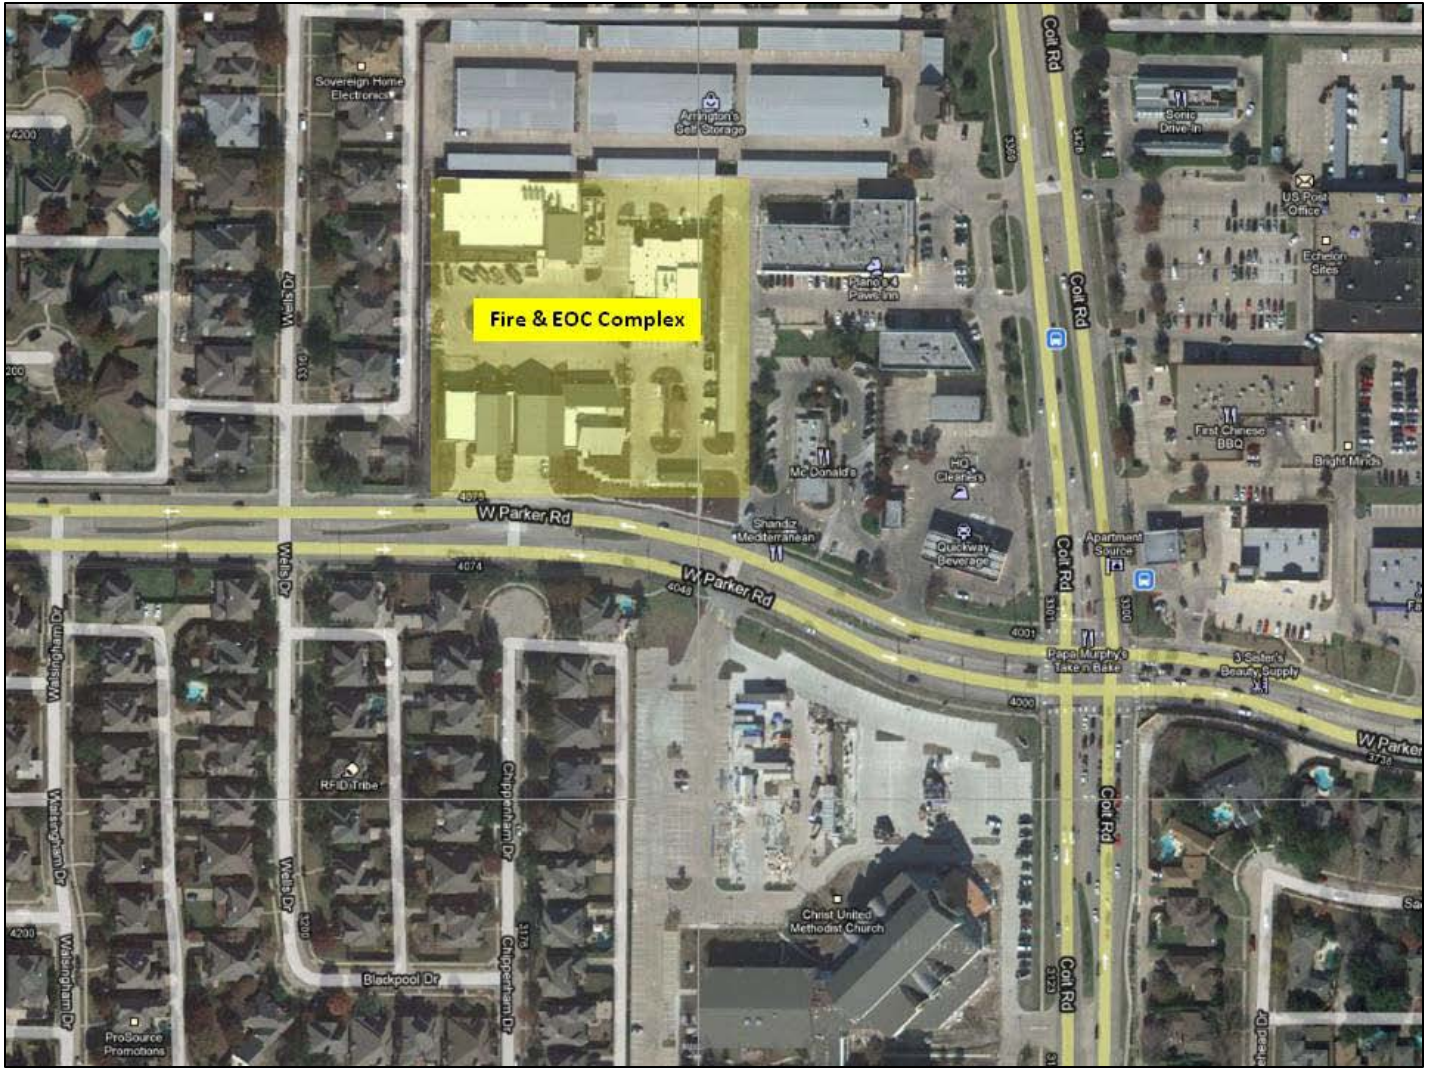

## From the George Bush Turnpike (TX-190):

1. Take the Coit Rd exit.
2. Turn north onto Coit Rd.
3. Travel 3.0 miles to W. Parker Rd.
4. Turn left onto W. Parker Rd.
5. Make the second right and then an immediate left into the Fire & EOC Complex (the second right is immediately after the McDonalds).

## From the Dallas North Tollway:

1. Take the Parker Rd. exit.
2. Turn east onto W. Parker Rd. and travel for 3.4 miles.
3. Make a left immediately after Fire Station 12 and then left again into the Fire & EOC Complex.

## From the Sam Rayburn Tollway (TX-121):

1. Take the Coit Rd exit.
2. Turn south onto Coit Rd.
3. Travel 5.0 miles to W. Parker Rd.
4. Turn right onto W. Parker Rd.
5. Make the second right and then an immediate left into the Fire & EOC Complex (the second right is immediately after the McDonalds).

## From Central Expressway (US-75):

1. Take the Parker Rd. exit.
2. Turn west onto Parker Rd. and travel for 4.0 miles.
3. Take the second right after Coit Rd., and then an immediate left into the Fire & EOC Complex (the second right is immediately after the McDonalds).