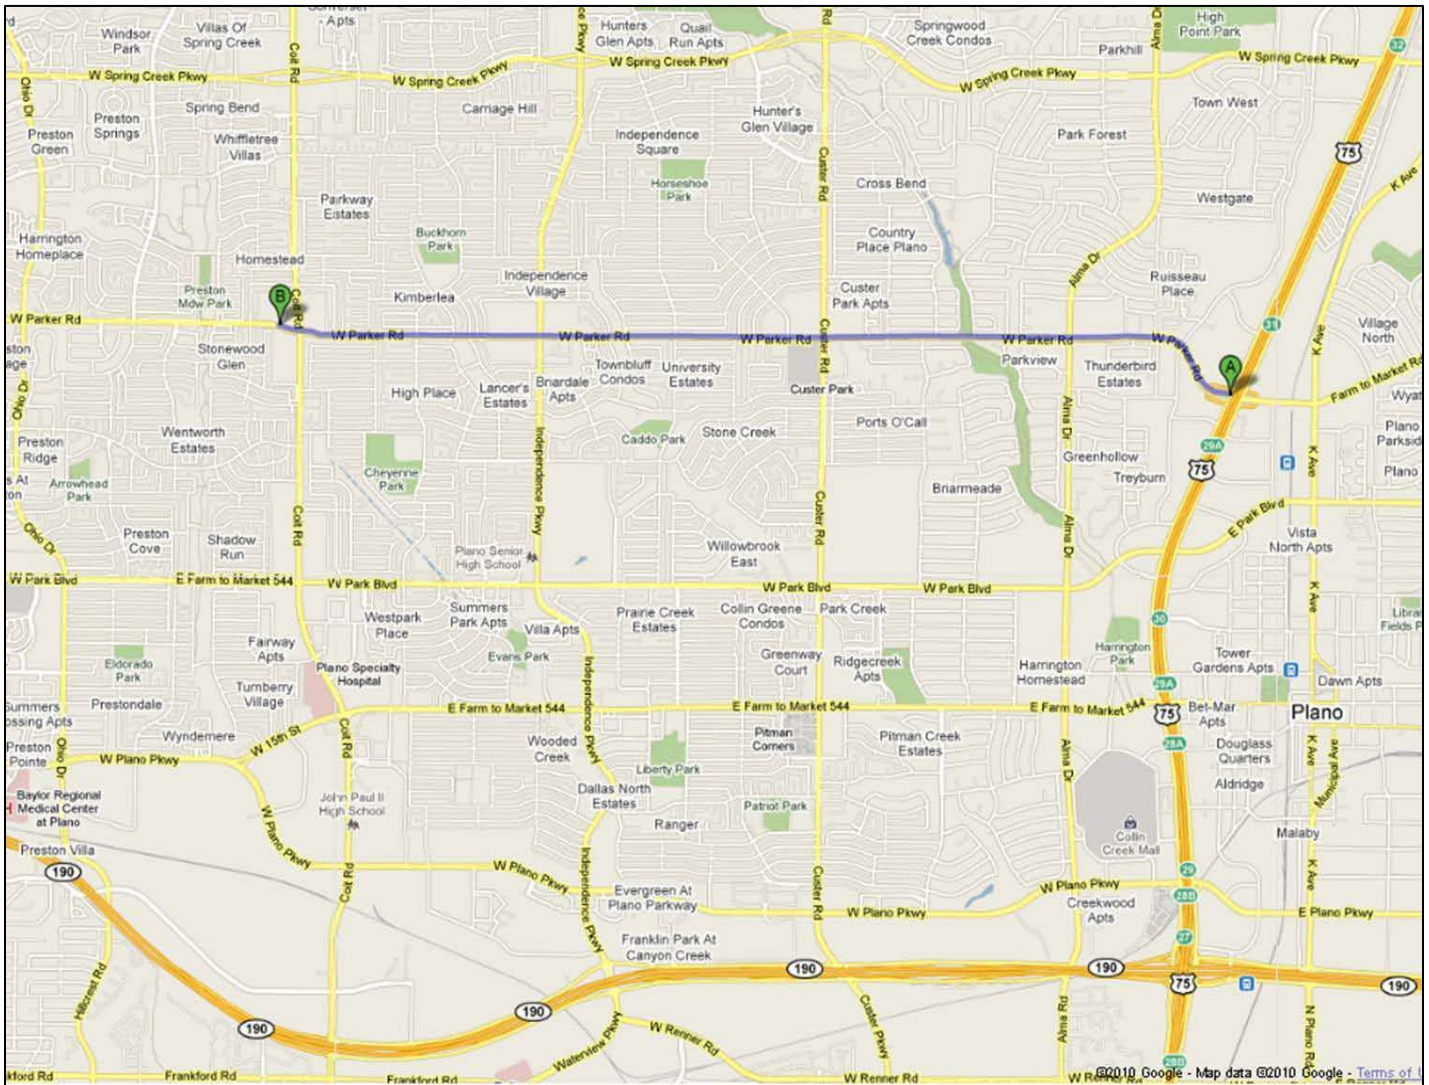

## From the George Bush Turnpike (TX-190):

1. Take the Coit Rd exit.
2. Turn north onto Coit Rd.
3. Travel 3.0 miles to W. Parker Rd.
4. Turn left onto W. Parker Rd.
5. Make the second right and then an immediate left into the Fire & EOC Complex (the second right is immediately after the McDonalds).

## From the Dallas North Tollway:

1. Take the Parker Rd. exit.
2. Turn east onto W. Parker Rd. and travel for 3.4 miles.
3. Make a left immediately after Fire Station 12 and then left again into the Fire & EOC Complex.

## From the Sam Rayburn Tollway (TX-121):

1. Take the Coit Rd exit.
2. Turn south onto Coit Rd.
3. Travel 5.0 miles to W. Parker Rd.
4. Turn right onto W. Parker Rd.
5. Make the second right and then an immediate left into the Fire & EOC Complex (the second right is immediately after the McDonalds).

## From Central Expressway (US-75):

1. Take the Parker Rd. exit.
2. Turn west onto Parker Rd. and travel for 4.0 miles.
3. Take the second right after Coit Rd., and then an immediate left into the Fire & EOC Complex (the second right is immediately after the McDonalds).