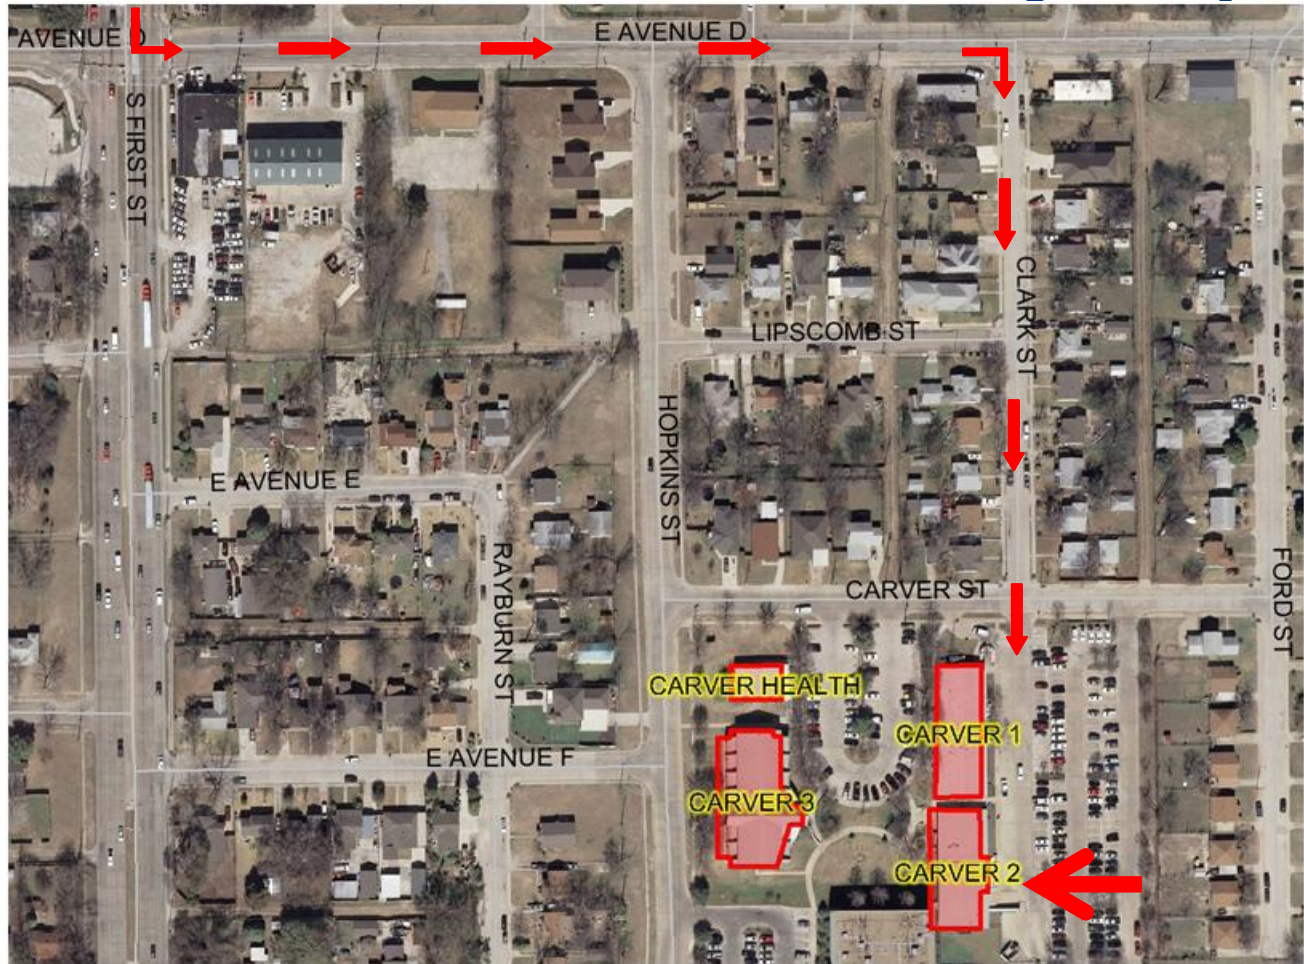

HOW TO FIND COGU (Garland's Training Facility):

232 Carver St., Garland, TX 75040

Directions from City Hall:

- Go East on State or Main St.
- Turn Right (South) onto S. Fifth Street and prepare to take a left very soon
- Turn Left (East) onto Avenue D, and prepare to take an almost immediate Right
- Turn Right on Clark Street and proceed to Carver Street, but do not turn. Precede STRAIGHT AHEAD into the parking lot. **232 Carver** is **Building Two** of the Carver complex. From this parking lot, it is the second building on your right.

Directions from President George Bush Turnpike:

- Merge onto President George Bush Turnpike East (Portions toll)
- Take TX-78 S exit toward Garland. Merge onto TX-78 S
- Turn left onto S 1st St/TX-78 S. Continue to follow S 1st St
- Turn Left (East) onto Avenue D, and prepare to take an almost immediate Right
- Turn Right on Clark Street and proceed to Carver Street, but do not turn. Precede STRAIGHT AHEAD into the parking lot. 232 Carver is Building Two of the Carver complex. From this parking lot, it is the second building on your right.